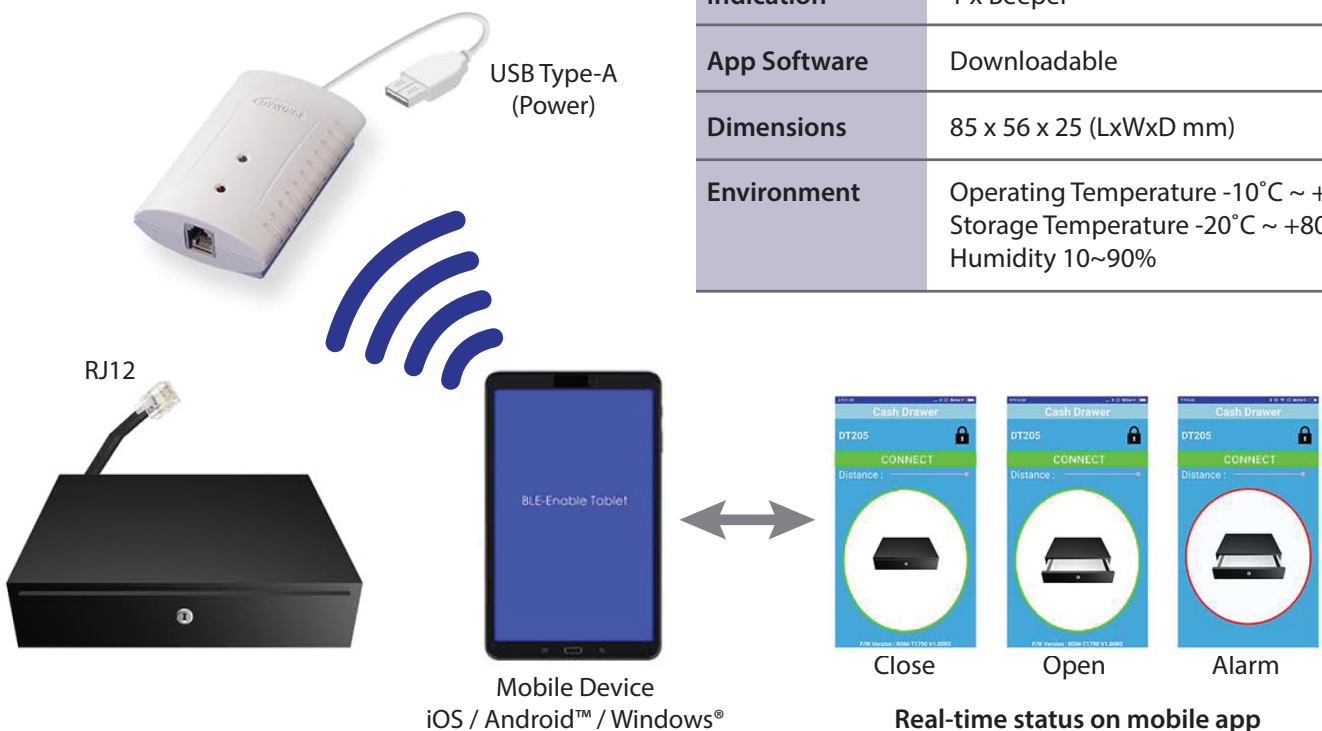

DT205B is a cash drawer trigger that can pair with mobile devices using BLE.

It creates a one-to-one connection between cash drawer and any bluetooth mobile POS device.

DT205B bluetooth cash drawer trigger also enables wireless cash drawer status monitoring to ensure the cash drawer is opened / closed properly via the mobile device.

Features

- BLE enabled
- Works with mobile devices using iOS, Android & Windows
- Real-time monitoring on mobile app
- Alarm notification for improper operation
- Secure protection via mobile device

Applications

- Mobile POS (mPOS)
- Retail Shop
- Restaurant
- Food Court / Canteen

Model No.	DT205B
Interface	Bluetooth (BLE)
Power Requirements	5V, 500mA Via USB connector
Audio/ Visual Indication	2 x LED 1 x Beeper
App Software	Downloadable
Dimensions	85 x 56 x 25 (LxWxD mm)
Environment	Operating Temperature -10°C ~ +70°C; Storage Temperature -20°C ~ +80°C; Humidity 10~90%